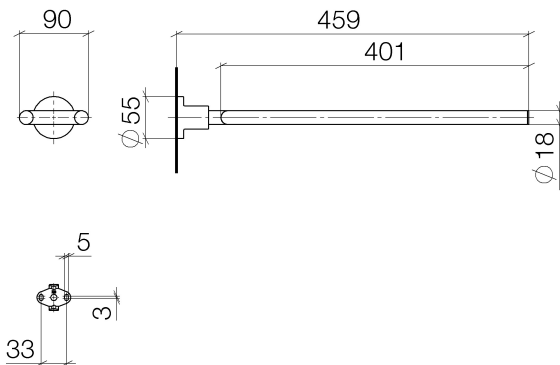

Bathtub - Tara.

Towel bar two-piece fixed - polished chrome

Article number: 83 210 892-00

- Width 3-1/2"
- Height 2-1/8"
- Flange diameter 2-1/8"
- 18-1/8" Projection

polished chrome

## Dimensional drawing

All dimensions in mm / inch = mm x 0,0394

Bathtub - Tara.

Towel bar two-piece fixed - polished chrome

Article number: 83 210 892-00

Bathtub - Tara.  
Towel bar two-piece fixed - polished chrome  
Article number: 83 210 892-00